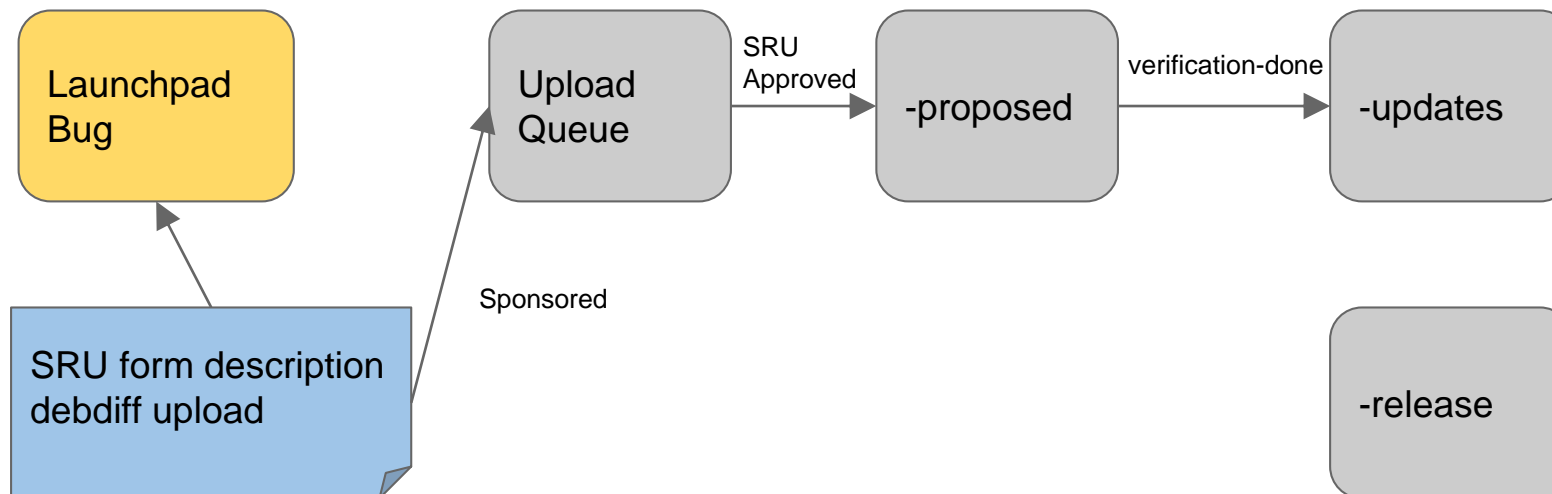

General PKG SRU Process

- <https://wiki.ubuntu.com/UbuntuDevelopment>
- <https://wiki.ubuntu.com/StableReleaseUpdates>
- <https://launchpad.net/ubuntu/trusty/+queue?queue_state=1>
- <http://people.canonical.com/~ubuntu-archive/pending-sru.html>
- <http://reqorts.qa.ubuntu.com/reports/sponsoring/>
- <http://people.canonical.com/~ubuntu-archive/proposed-migration/update_excuses.html>
- <https://help.ubuntu.com/community/Repositories/Ubuntu>